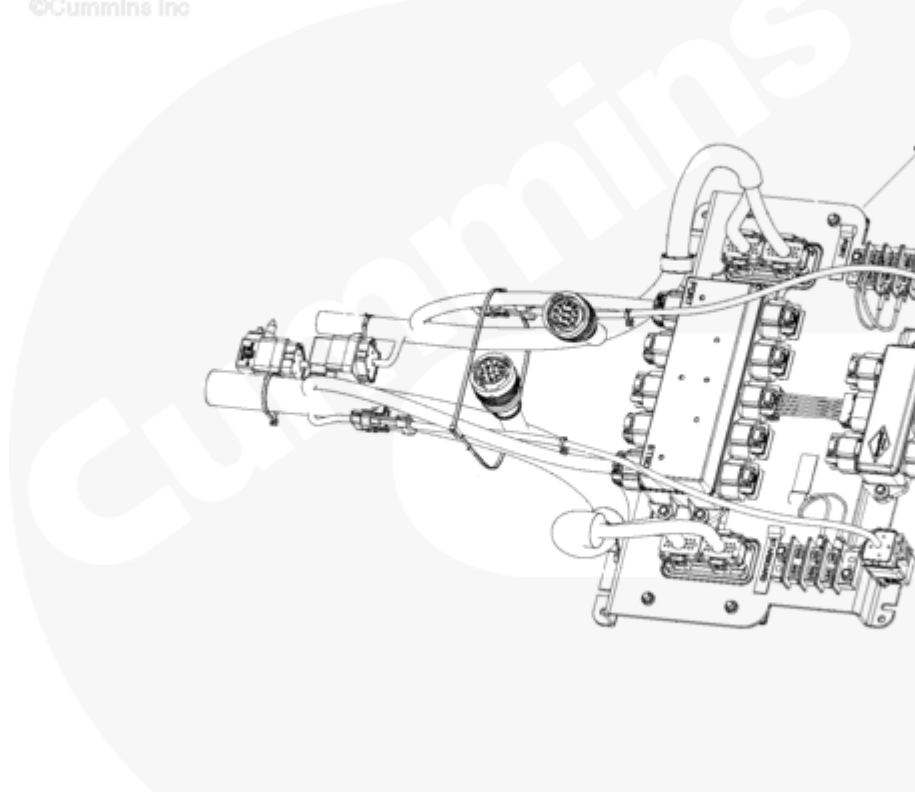

©Cummins Inc